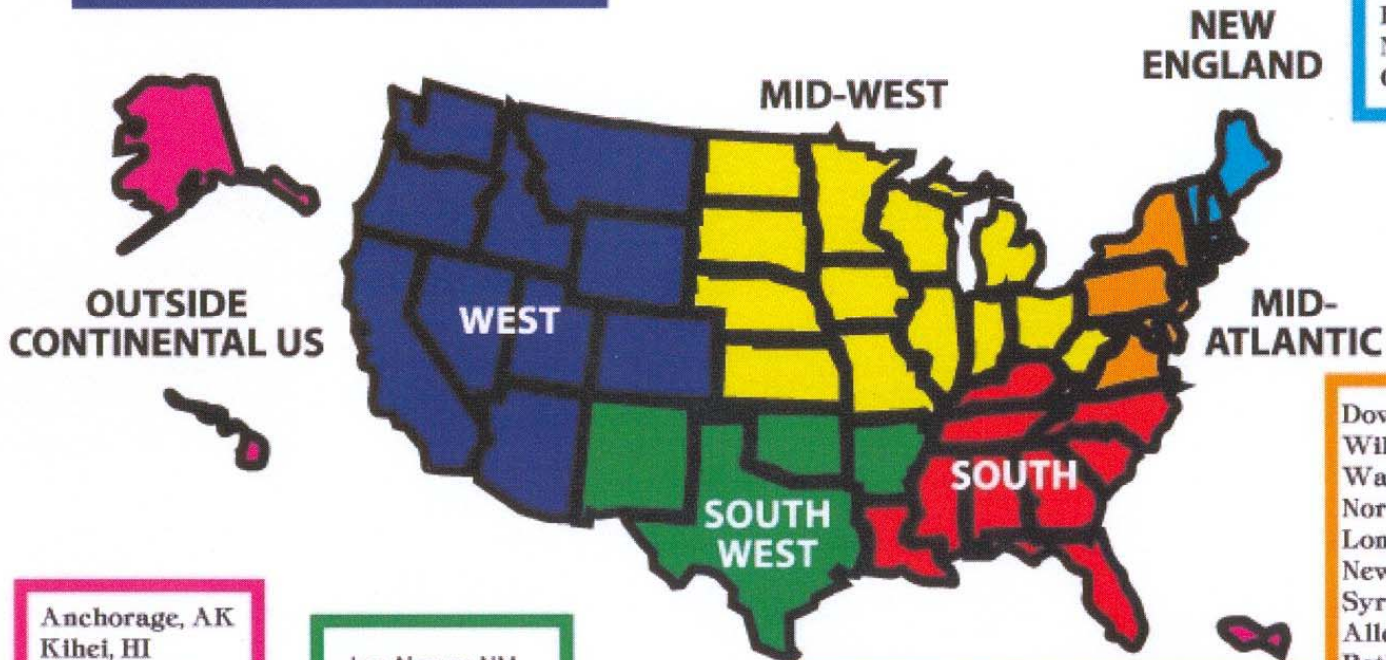

## AU PAIR MÉXICO & TRAINING CUENTA CON REPRESENTANTES EN LAS SIGUIENTES CIUDADES

Phoenix, AZ	Denver, CO
Carmel, CA	Boise City, ID
Los Angeles, CA	Bozeman, MT
Orange County, CA	Las Vegas, NV
San Francisco, CA	Reno, NV
Oakland, CA	Salt Lake City, UT
San Jose, CA	Seattle, WA
Aspen, CO	

Chicago, IL	St. Louis, MO
Indianapolis, IN	Omaha, NE
Detroit, MI	Cincinnati, OH
Grand Rapids, MI	Cleveland, OH
Minneapolis, MN	Charleston, WV
Columbia, MO	Milwaukee, WI
Kansas City, MO	

Hartford, CT
Boston, MA
Nantucket, MA
Cape Cod, MA

Anchorage, AK
Kihei, HI
San Juan, PR

Los Alamos, NM
Tulsa, OK
Dallas, TX
Fort Worth, TX
Houston, TX
San Antonio, TX

Boca Raton, FL	Durham, NC
Cape Coral, FL	Wilmington, NC
Fort Myers, FL	Knoxville, TN
Tampa, FL	Norfolk, VA
Atlanta, GA	Richmond, VA
New Orleans, LA	Virginia Beach, VA
Charlotte, NC	

Dover, DE
Wilmington, DE
Washington, DC
Northern New Jersey, NJ
Long Island, NY
New York City, NY
Syracuse, NY
Allentown, PA
Bethlehem, PA
Harrisburg, PA
Philadelphia, PA
Scranton, PA
Orange County, VT